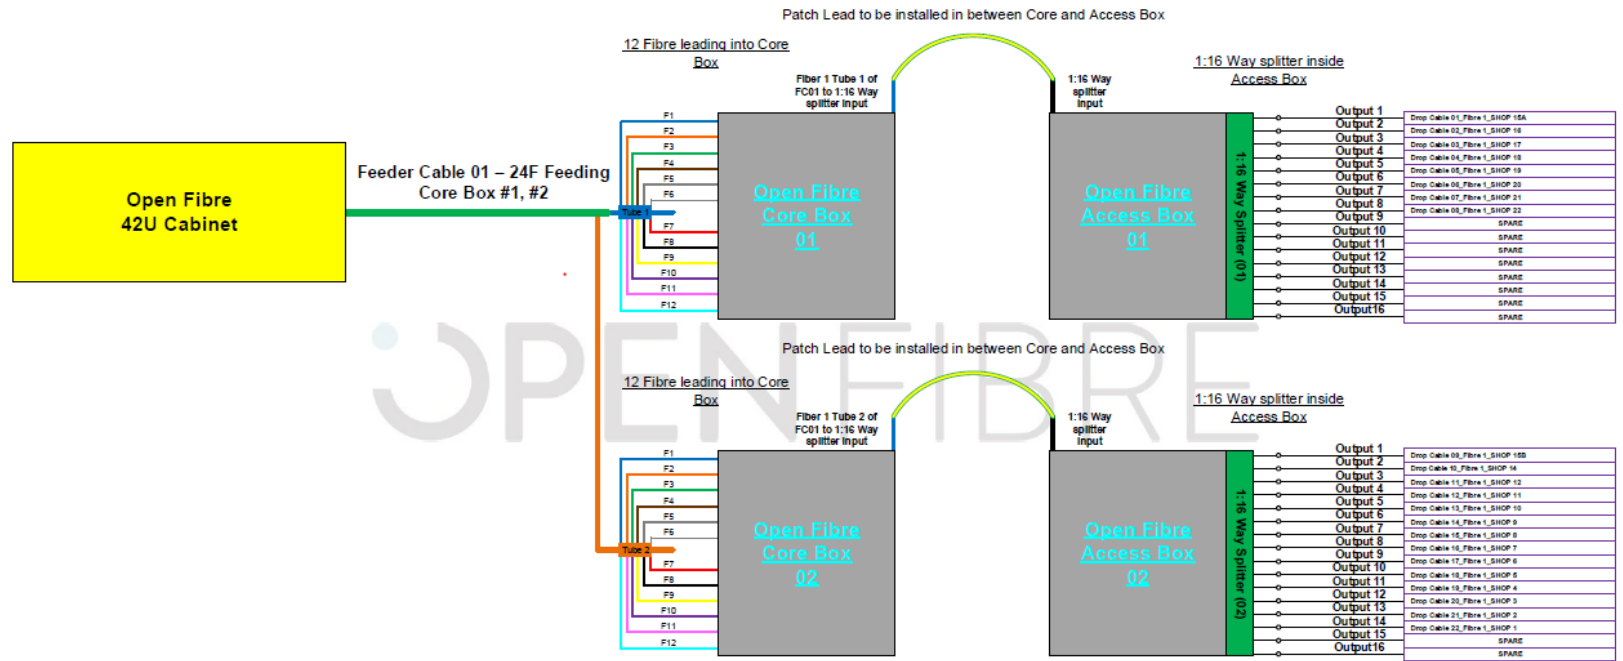

Splicing diagram: Feeder Cable 01

Colour Legend

	Installed 42U Cabinet		Existing 2 Way 12/10		4F Drop Cable Route				
	Installed Core Box		Existing 2 Way 12/10 + 24F						
	Installed Access Box		24F Micro Cable						