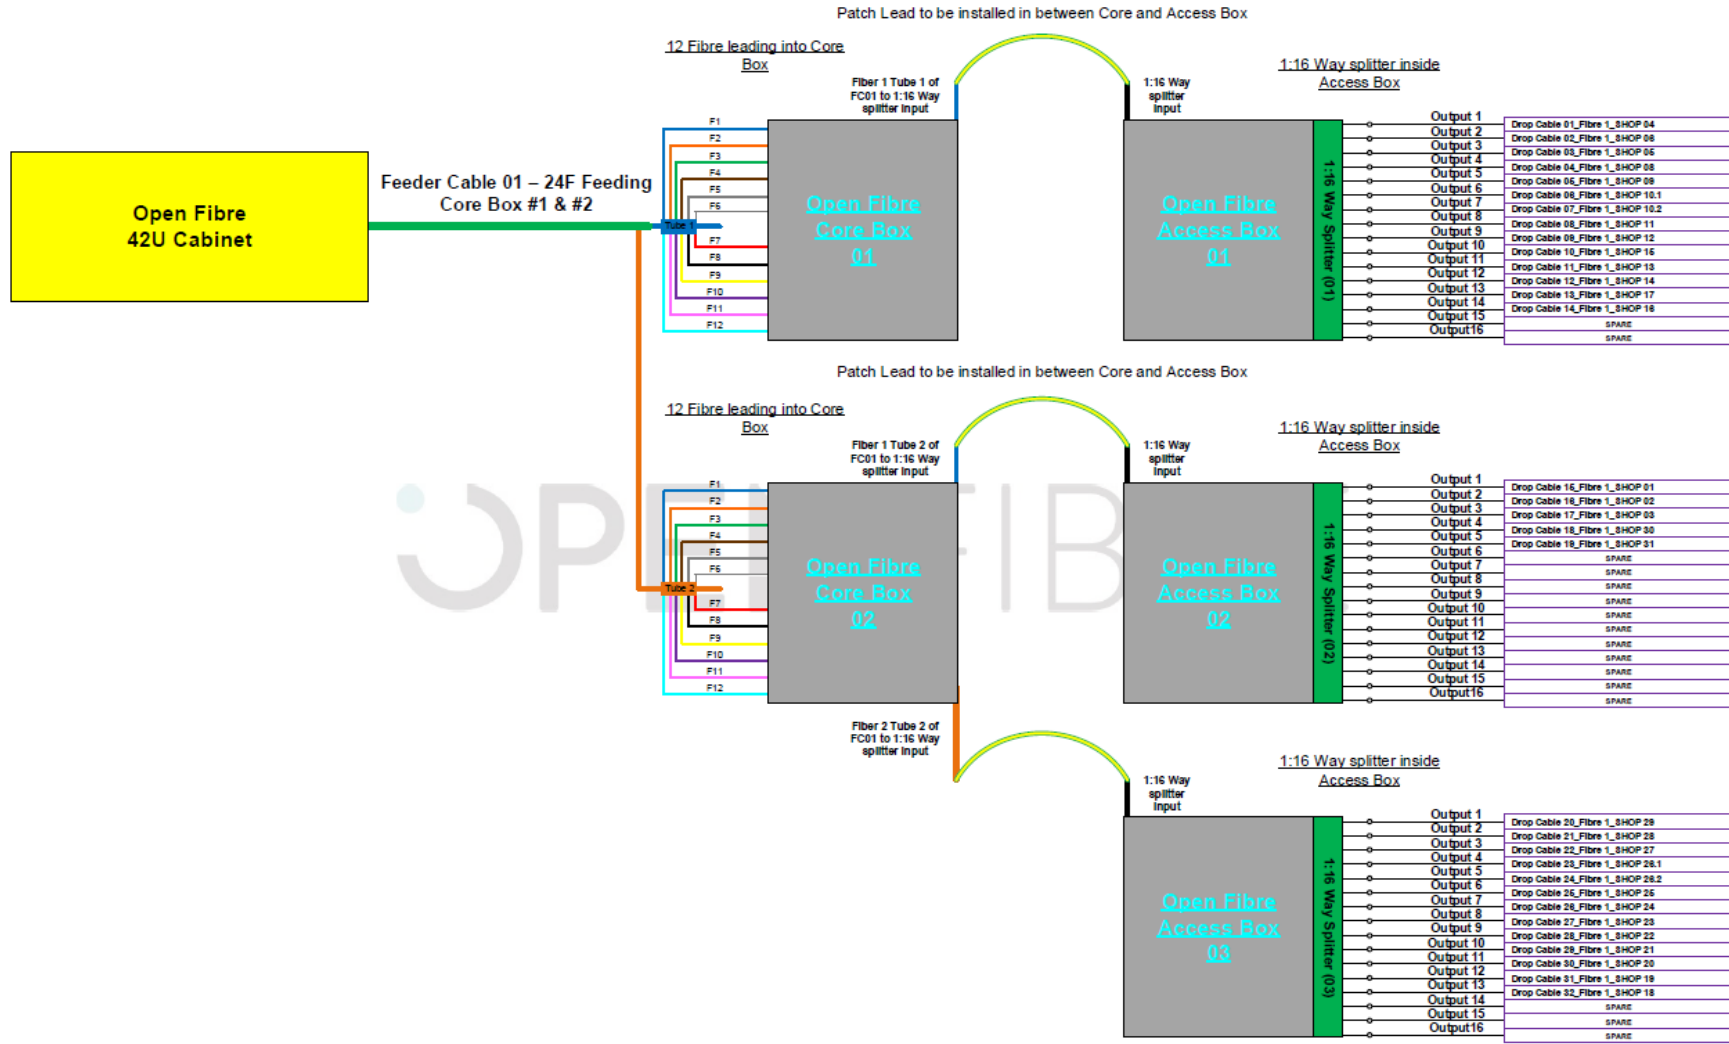

Splicing diagram: Feeder Cable 01

Colour Legend

	Installed 42U Cabinet		Existing 2 Way 12/10		4F Drop Cable Route				
	Installed Core Box		Existing 2 Way 12/10 + 24F						
	Installed Access Box		24F Micro Cable						