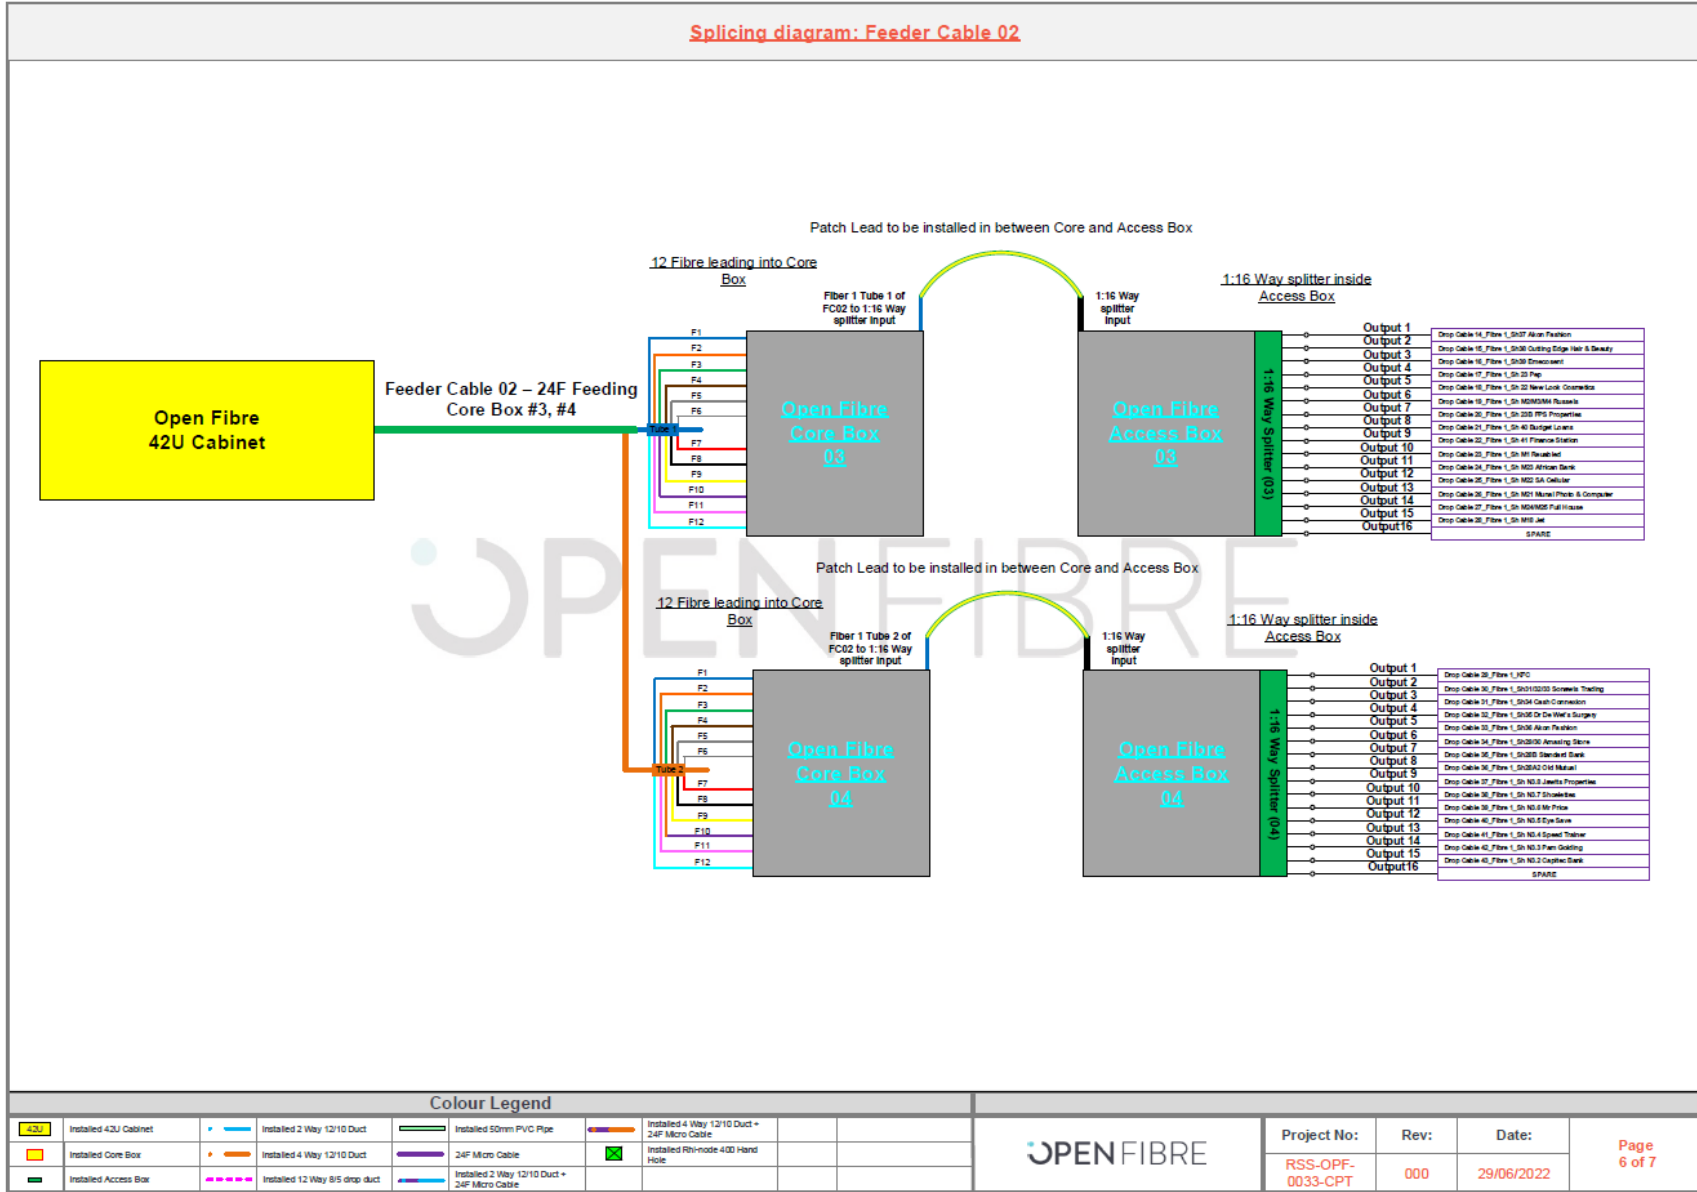

Splicing diagram: Feeder Cable 02

OPEN FIBRE

Colour Legend

	Installed 42U Cabinet		Installed 2 Way 12/10 Duct		Installed 50mm PVC Pipe		Installed 4 Way 12/10 Duct + 24F Micro Cable		Installed Ribbon-node 400 Hand Hole
	Installed Core Box		Installed 4 Way 12/10 Duct		24F Micro Cable		Installed 2 Way 12/10 Duct + 24F Micro Cable		
	Installed Access Box		Installed 12 Way 8/5 drop duct						